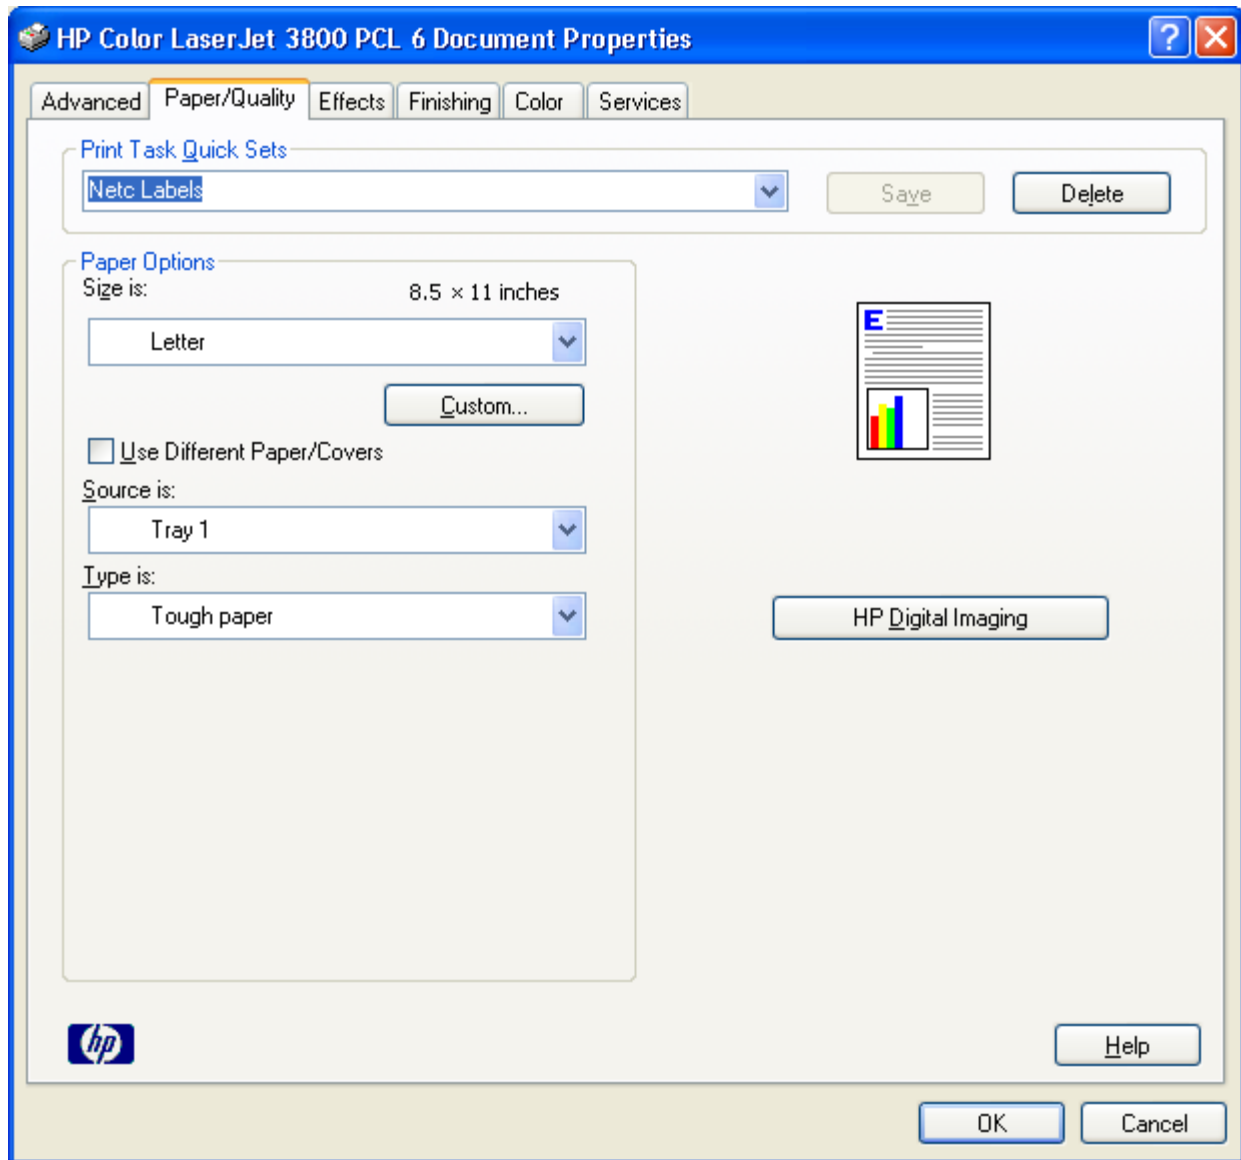

Note: It is recommended that you create a Quick Set “Netc Labels” with the following settings.